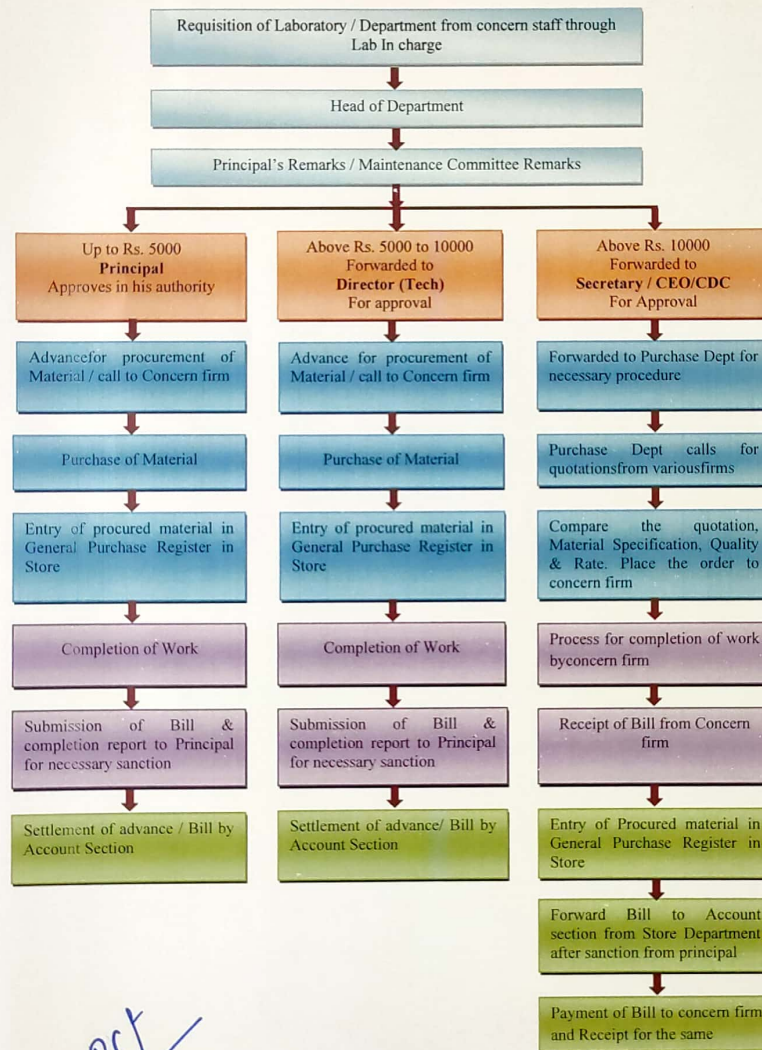

FLOW CHART FOR THE MAINTENANCE OF ACADEMICS SUPPORT FACILITIES

PSL

Dr. R.L. Sawant
 Vice-Principal & IQAC Co-Ordinator
 College of Pharmacy,
 Vilad Ghat, Ahmednagar

Pawar

Dr. P.Y. Pawar
 Principal
 College of Pharmacy,
 Vilad Ghat, Ahmednagar

FLOW CHART FOR THE MAINTENANCE OF PHYSICAL INFRASTRUCTURE

R.L.S.
Dr. R. L. Sawant
Vice-Principal & IQAC Co-Ordinator
College of Pharmacy,
Vilad Ghat, Ahmednagar

P.Y.P.
Dr. P. Y. Pawar
Principal
College of Pharmacy,
Vilad Ghat, Ahmednagar