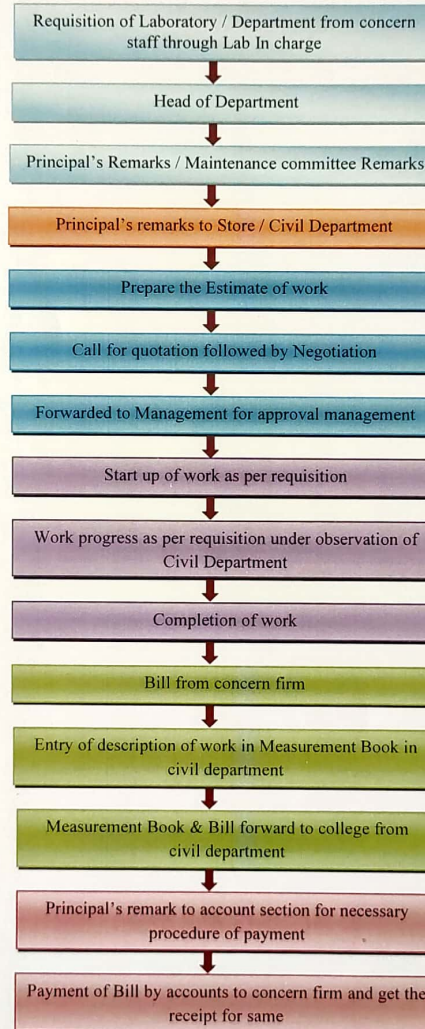

FLOW CHART FOR THE MAINTENANCE OF ACADEMICS SUPPORT FACILITIES

PSL

Dr. R.L. Sawant
 Vice-Principal & IQAC Co-Ordinator
 College of Pharmacy,
 Vilad Ghat, Ahmednagar

Pawar

Dr. P.Y. Pawar
 Principal
 College of Pharmacy,
 Vilad Ghat, Ahmednagar

FLOW CHART FOR THE MAINTENANCE OF PHYSICAL INFRASTRUCTURE

R.L.S.
Dr. R. L. Sawant
Vice-Principal & IQAC Co-Ordinator
College of Pharmacy,
Vilad Ghat, Ahmednagar

P.Y.P.
Dr. P. Y. Pawar
Principal
College of Pharmacy,
Vilad Ghat, Ahmednagar